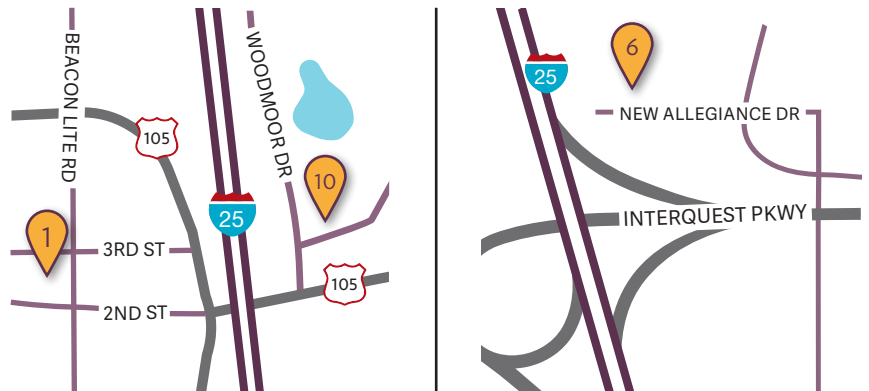

# map your CRAFT CRAWL

- 1 3 HUNDRED DAYS DISTILLING
- 2 AXE AND THE OAK DISTILLERY & WHISKEY HOUSE
- 3 BLUE FISH DISTILLERY
- 4 BRISTOL BREWING COMPANY
- 5 COLORADO MOUNTAIN BREWERY
- 6 COLORADO MOUNTAIN BREWERY
- 7 FOSSIL CRAFT BEER COMPANY
- 8 PEAKS N PINES BREWING CO
- 9 PHANTOM CANYON BREWING COMPANY
- 10 PIKES PEAK BREWING COMPANY
- 11 RED LEG BREWING COMPANY
- 12 ROCKY MOUNTAIN BREWERY
- 13 TRIPLE S BREWING COMPANY
- 14 WHISTLE PIG BREWING

## North Colorado Springs

## Central Colorado Springs